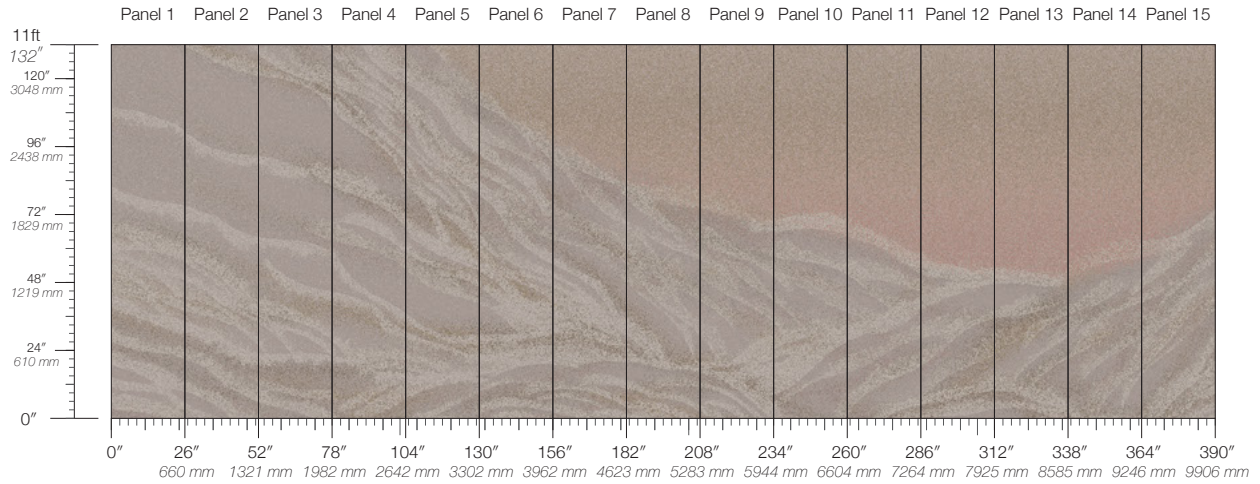

Singing Sand Mesa

Suitable for residential and some commercial projects

COLOR
Mesa

STOCK
Made to order

REPEAT
Non-repeating

CONTACT
sales@calicowallpaper.com
+1 718 243 1705
57 Lispenard Street
New York, NY 10013 USA

ITEM
3209

MINIMUM
1 panel

LEAD TIME
4 weeks to print

CONTENT
Clay-Coated Paper

MAINTENANCE
Water-based cleanser

ORIGIN
USA

DISCLAIMER
Panel maps represent mural artwork only. Reference the physical sample for color and texture.

PANEL WIDTH
26" / 661 mm trimmed

FLAMMABILITY
ASTM E84 Adhered Class A

DETAILS
Custom options available

PANEL HEIGHT
132" / 3353 mm standard

ENVIRONMENTAL
FSC Certified Content

PRICE
Available upon request